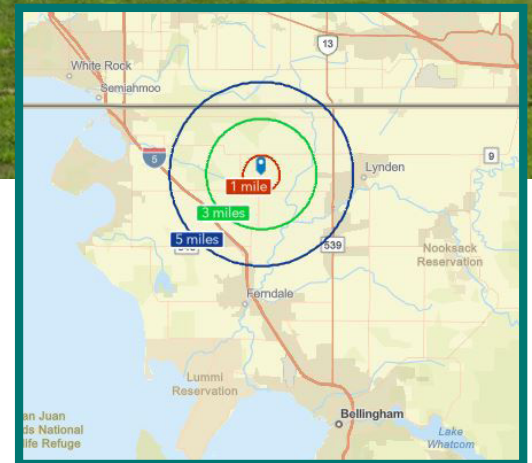

STORAGE SPACE
FOR LEASE

SARATOGA

WHATCOM COUNTY STORAGE

CENTRALLY LOCATED IN WHATCOM COUNTY

Up to 40,000 SF of Secured, Covered Storage
\$0.35 - \$0.40/SF + NNN

- 7 minutes from I-5
- 15 minutes from the Canadian border
- Certified truck scale onsite
- Water access and shared restrooms available