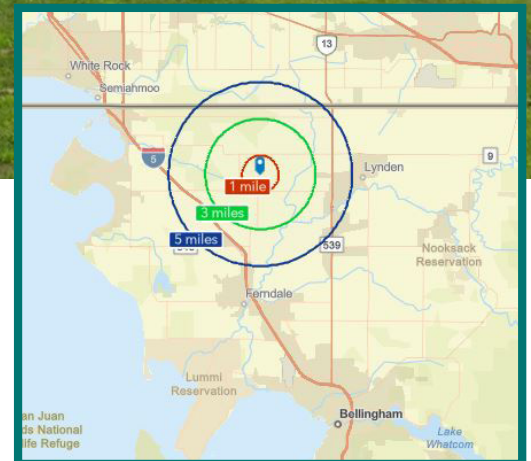

# SARATOGA

WHATCOM COUNTY STORAGE

CENTRALLY LOCATED IN WHATCOM COUNTY

**Up to 40,000 SF of Secured, Covered Storage**  
**\$0.35 - \$0.40/SF + NNN**

- 7 minutes from I-5
- 15 minutes from the Canadian border
- Certified truck scale onsite
- Water access and shared restrooms available